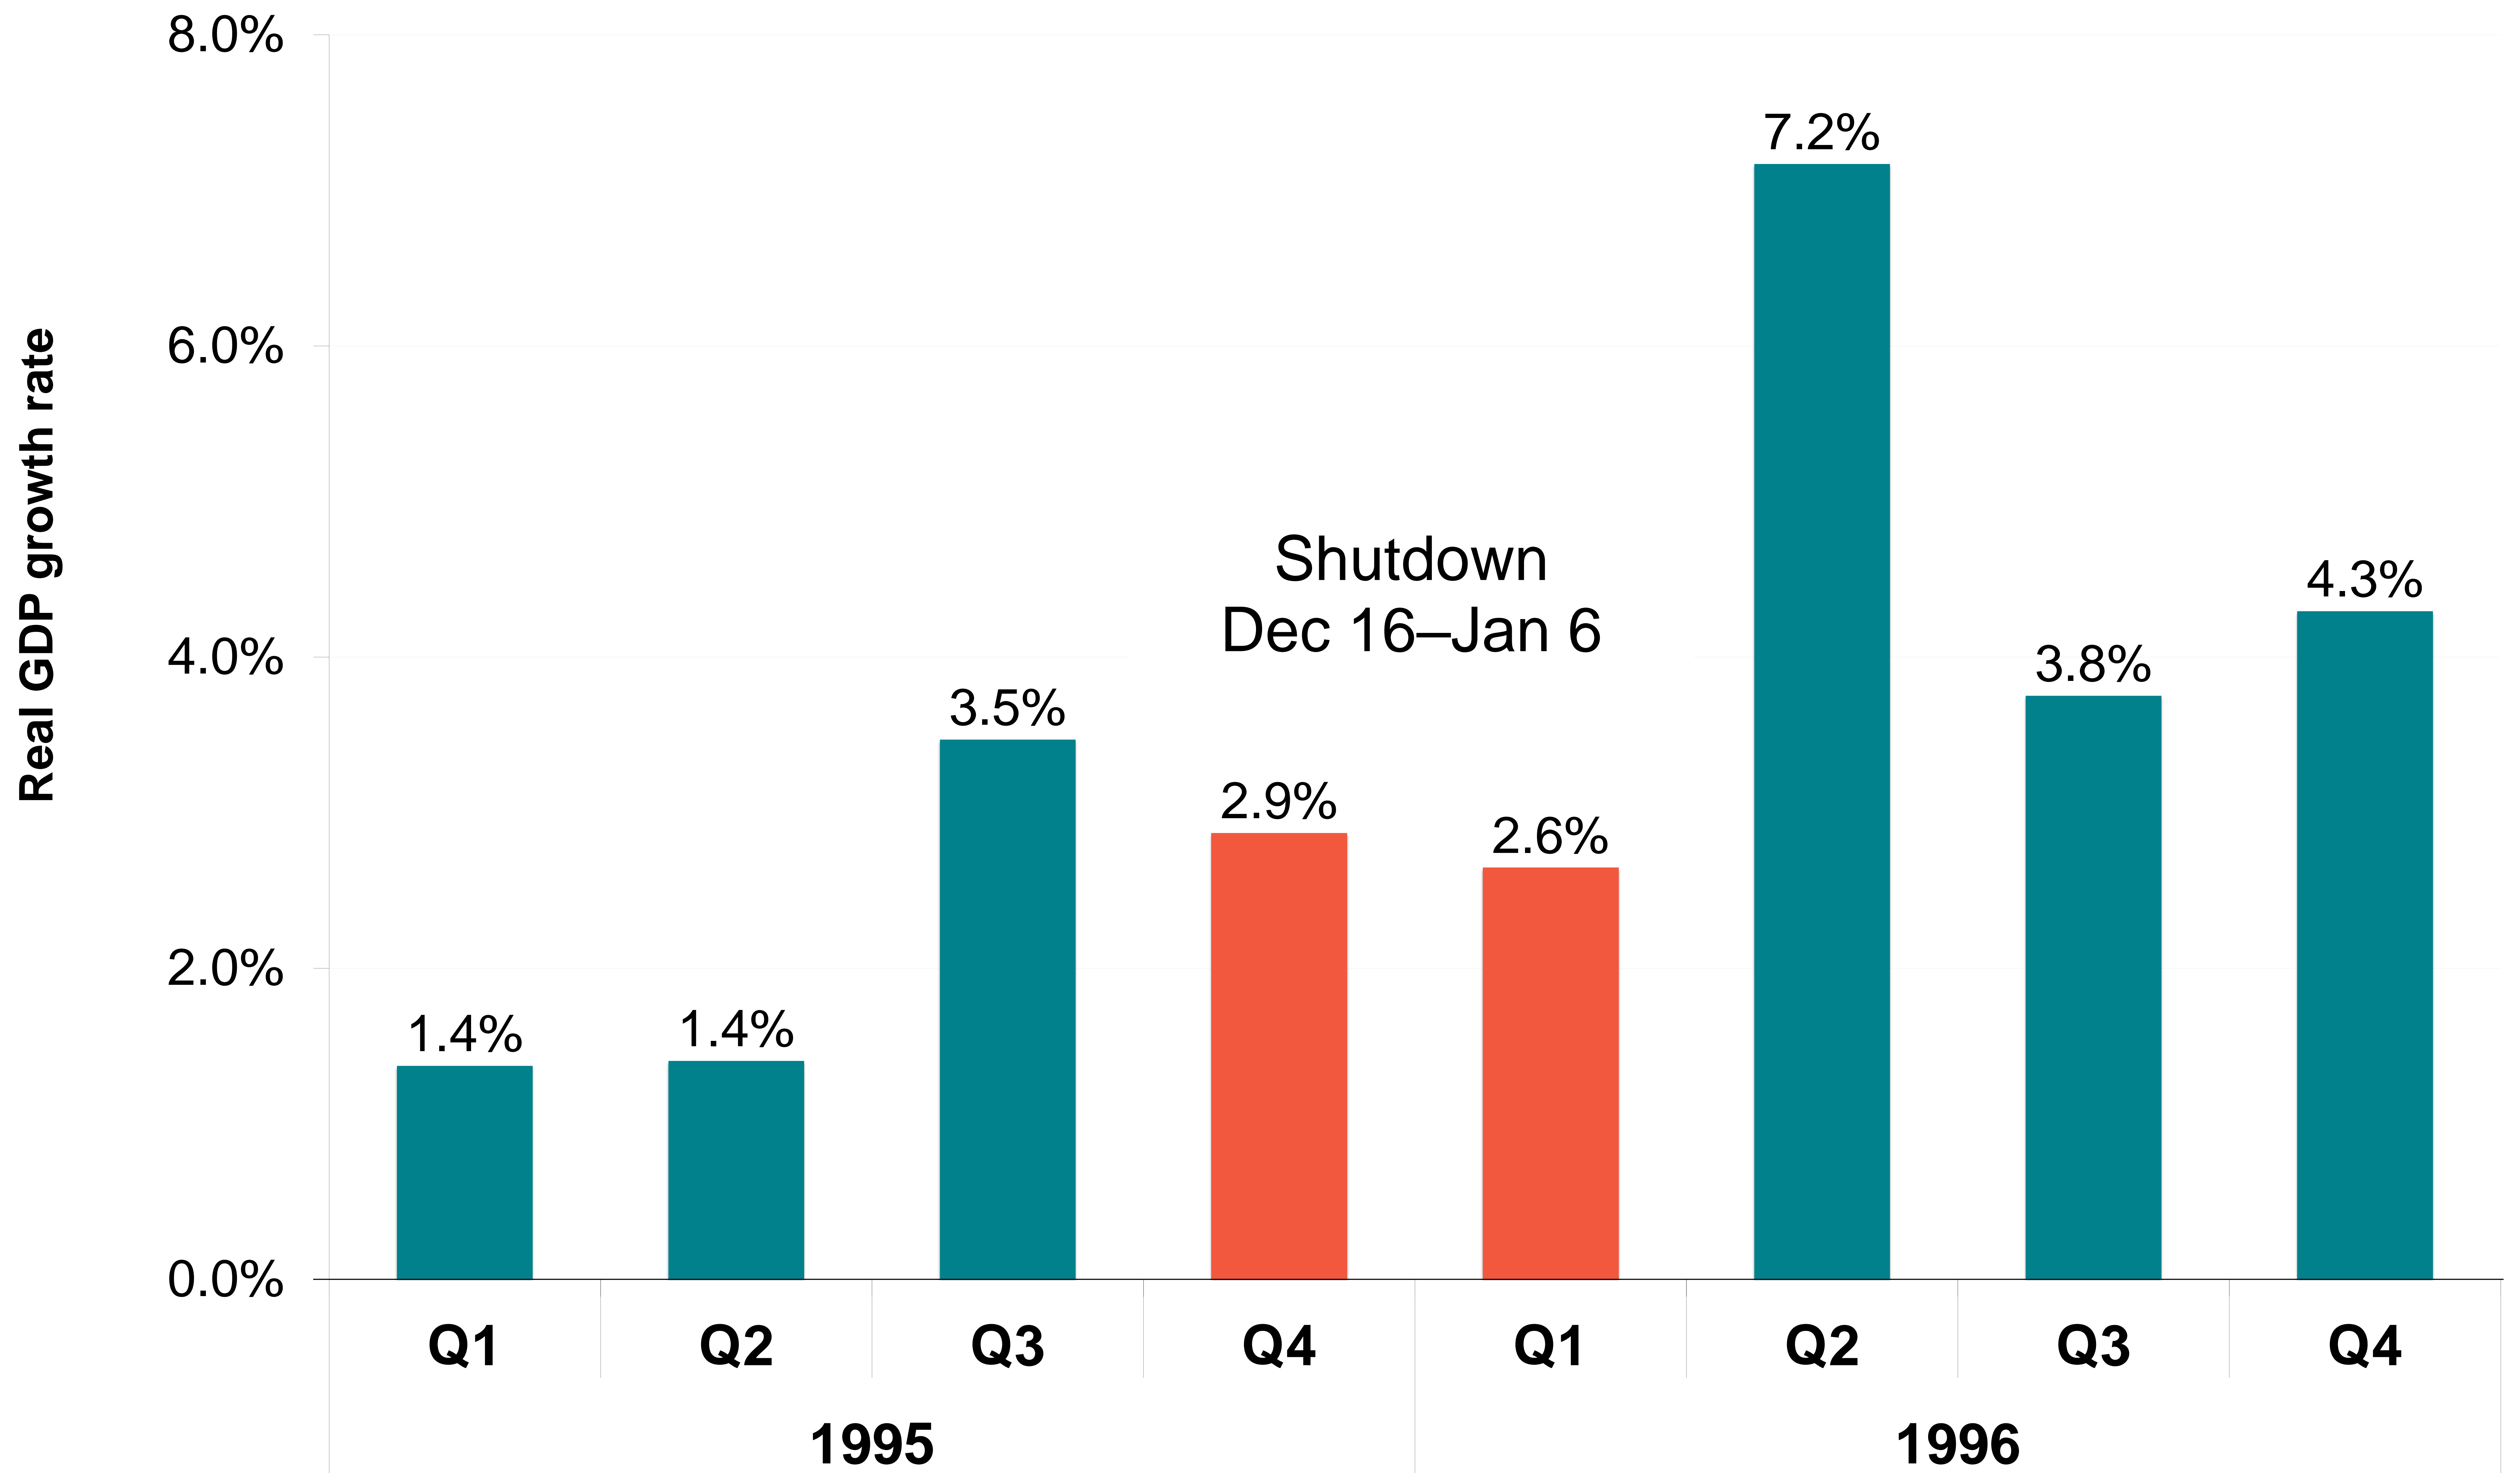

# The 1996 Government Shutdown and Economic Growth

Source: Bureau of Economic Analysis, accessed on November 8, 2013.  
Produced by Veronique de Rugy and Keith Hall, Mercatus Center at George Mason University.