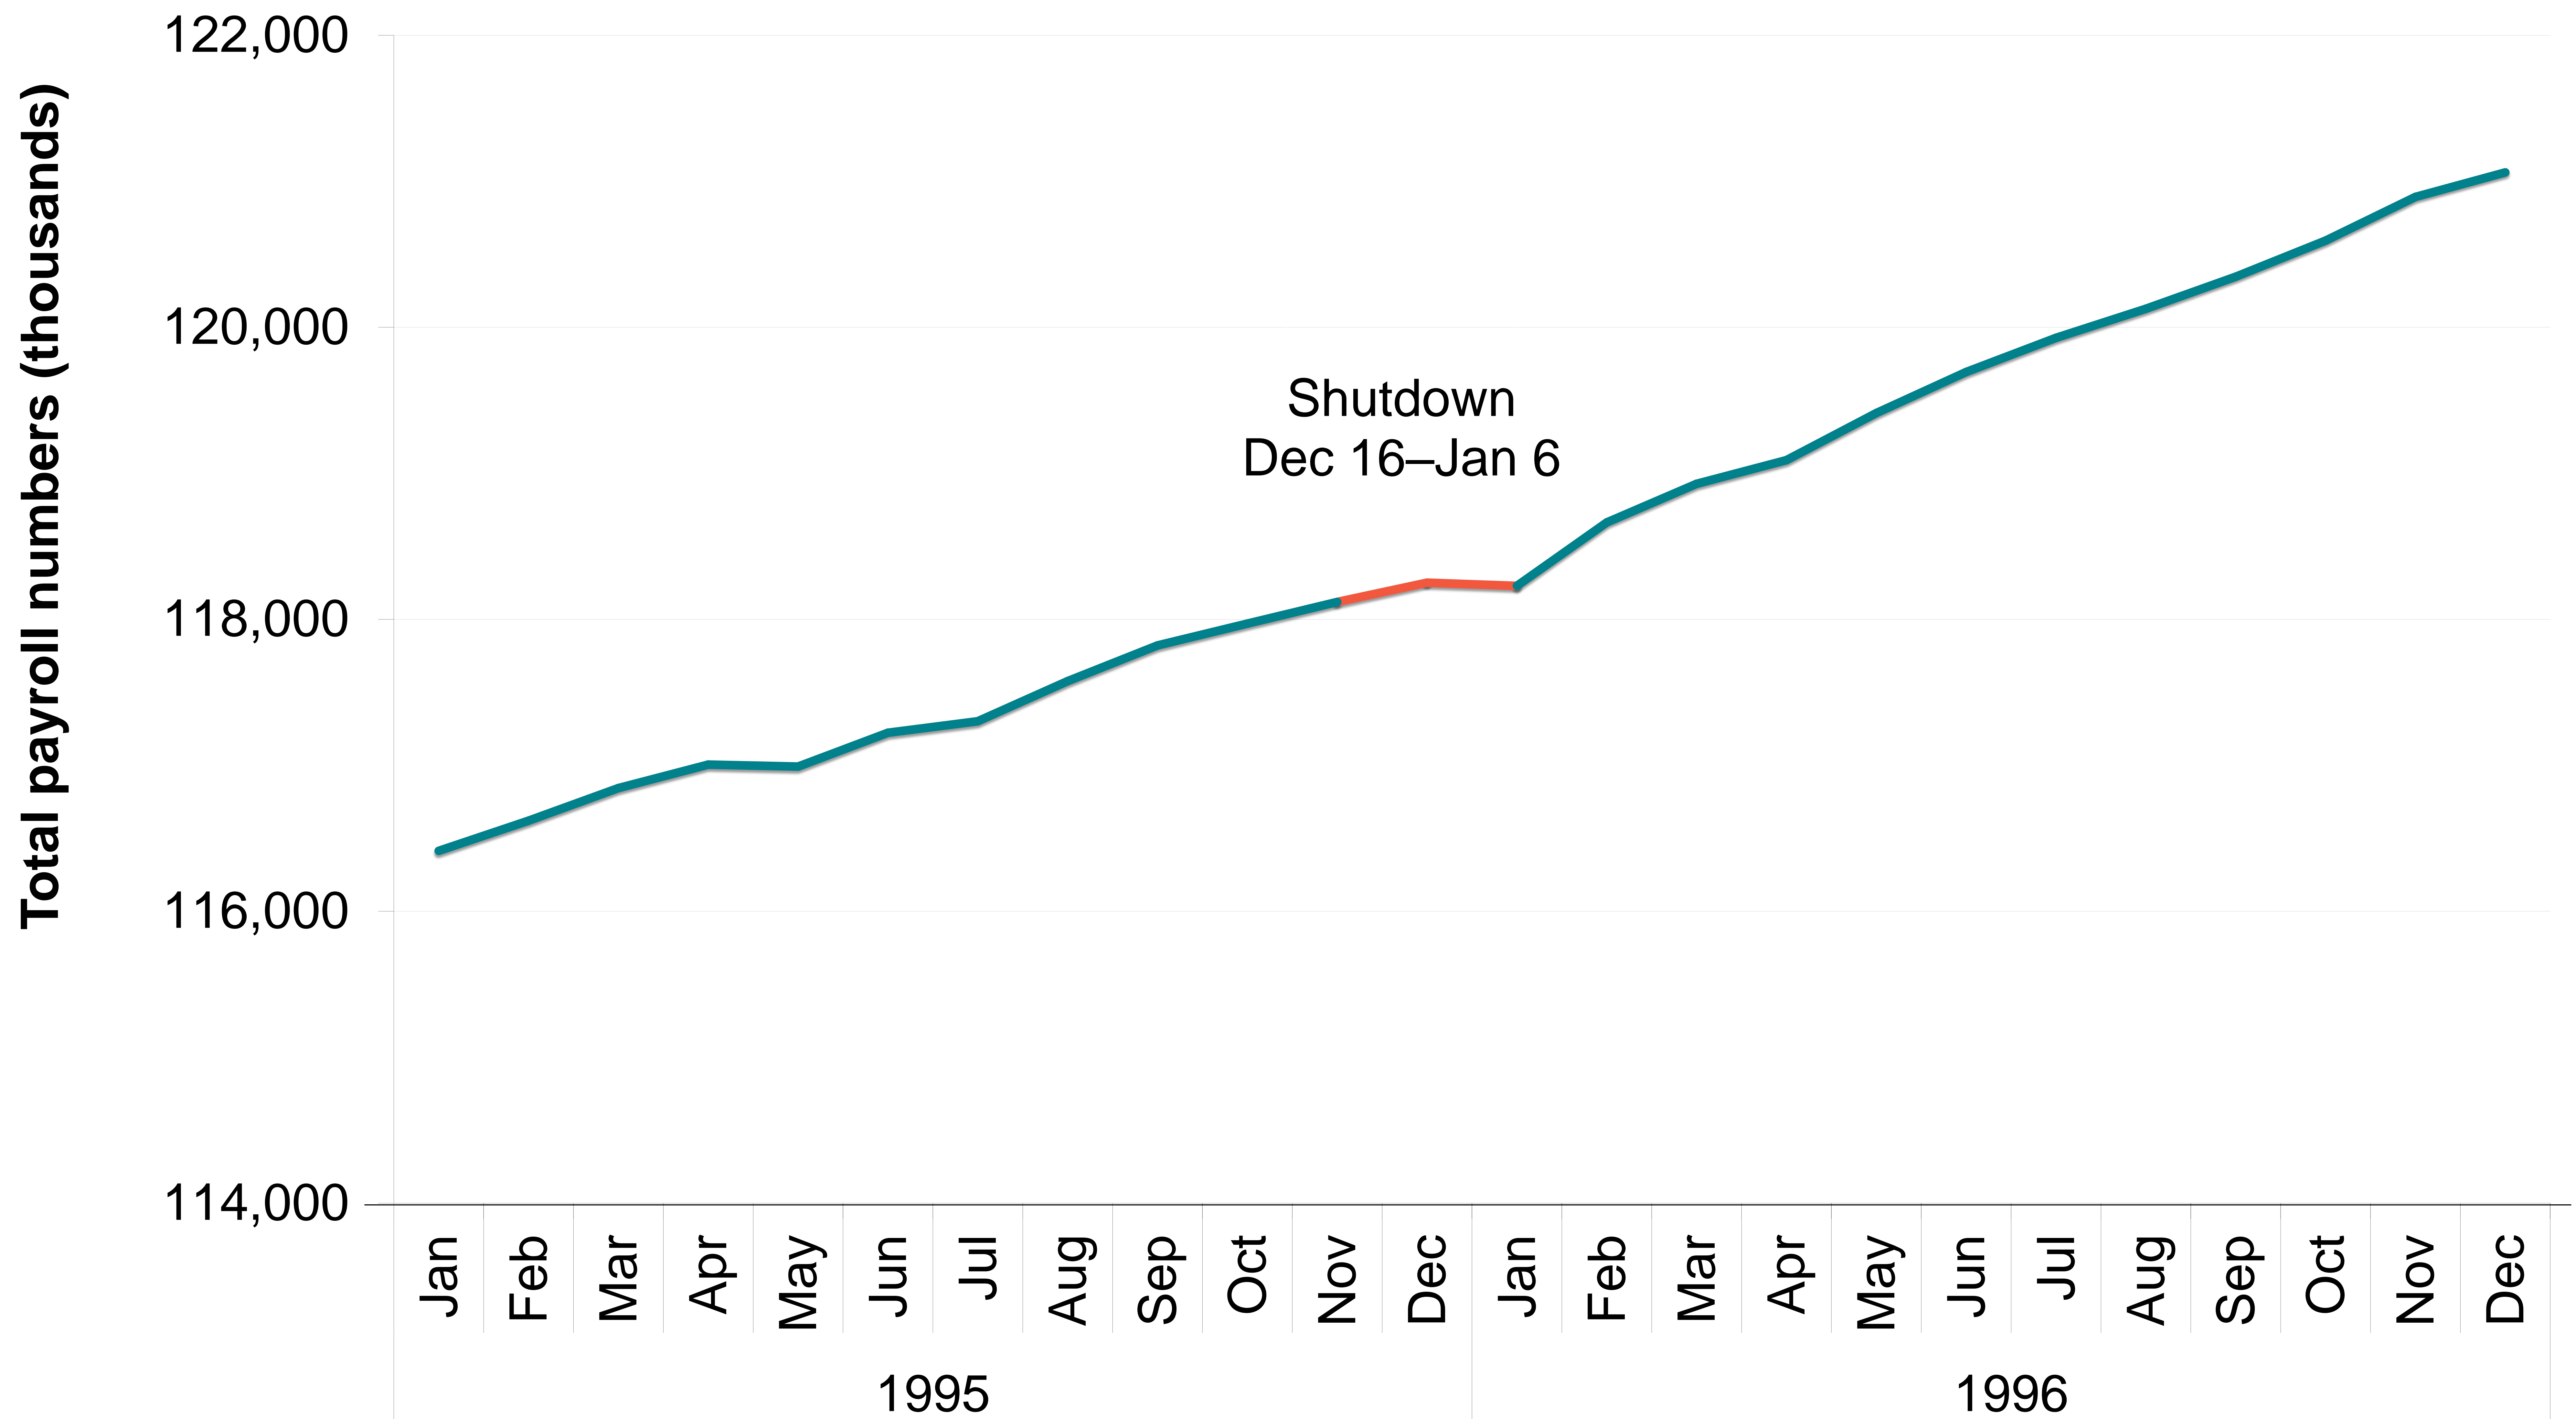

# The 1996 Government Shutdown and Total Payrolls

Source: Bureau of Labor Statistics, accessed on November 8, 2013.  
Produced by Veronique de Rugy and Keith Hall, Mercatus Center at George Mason University.