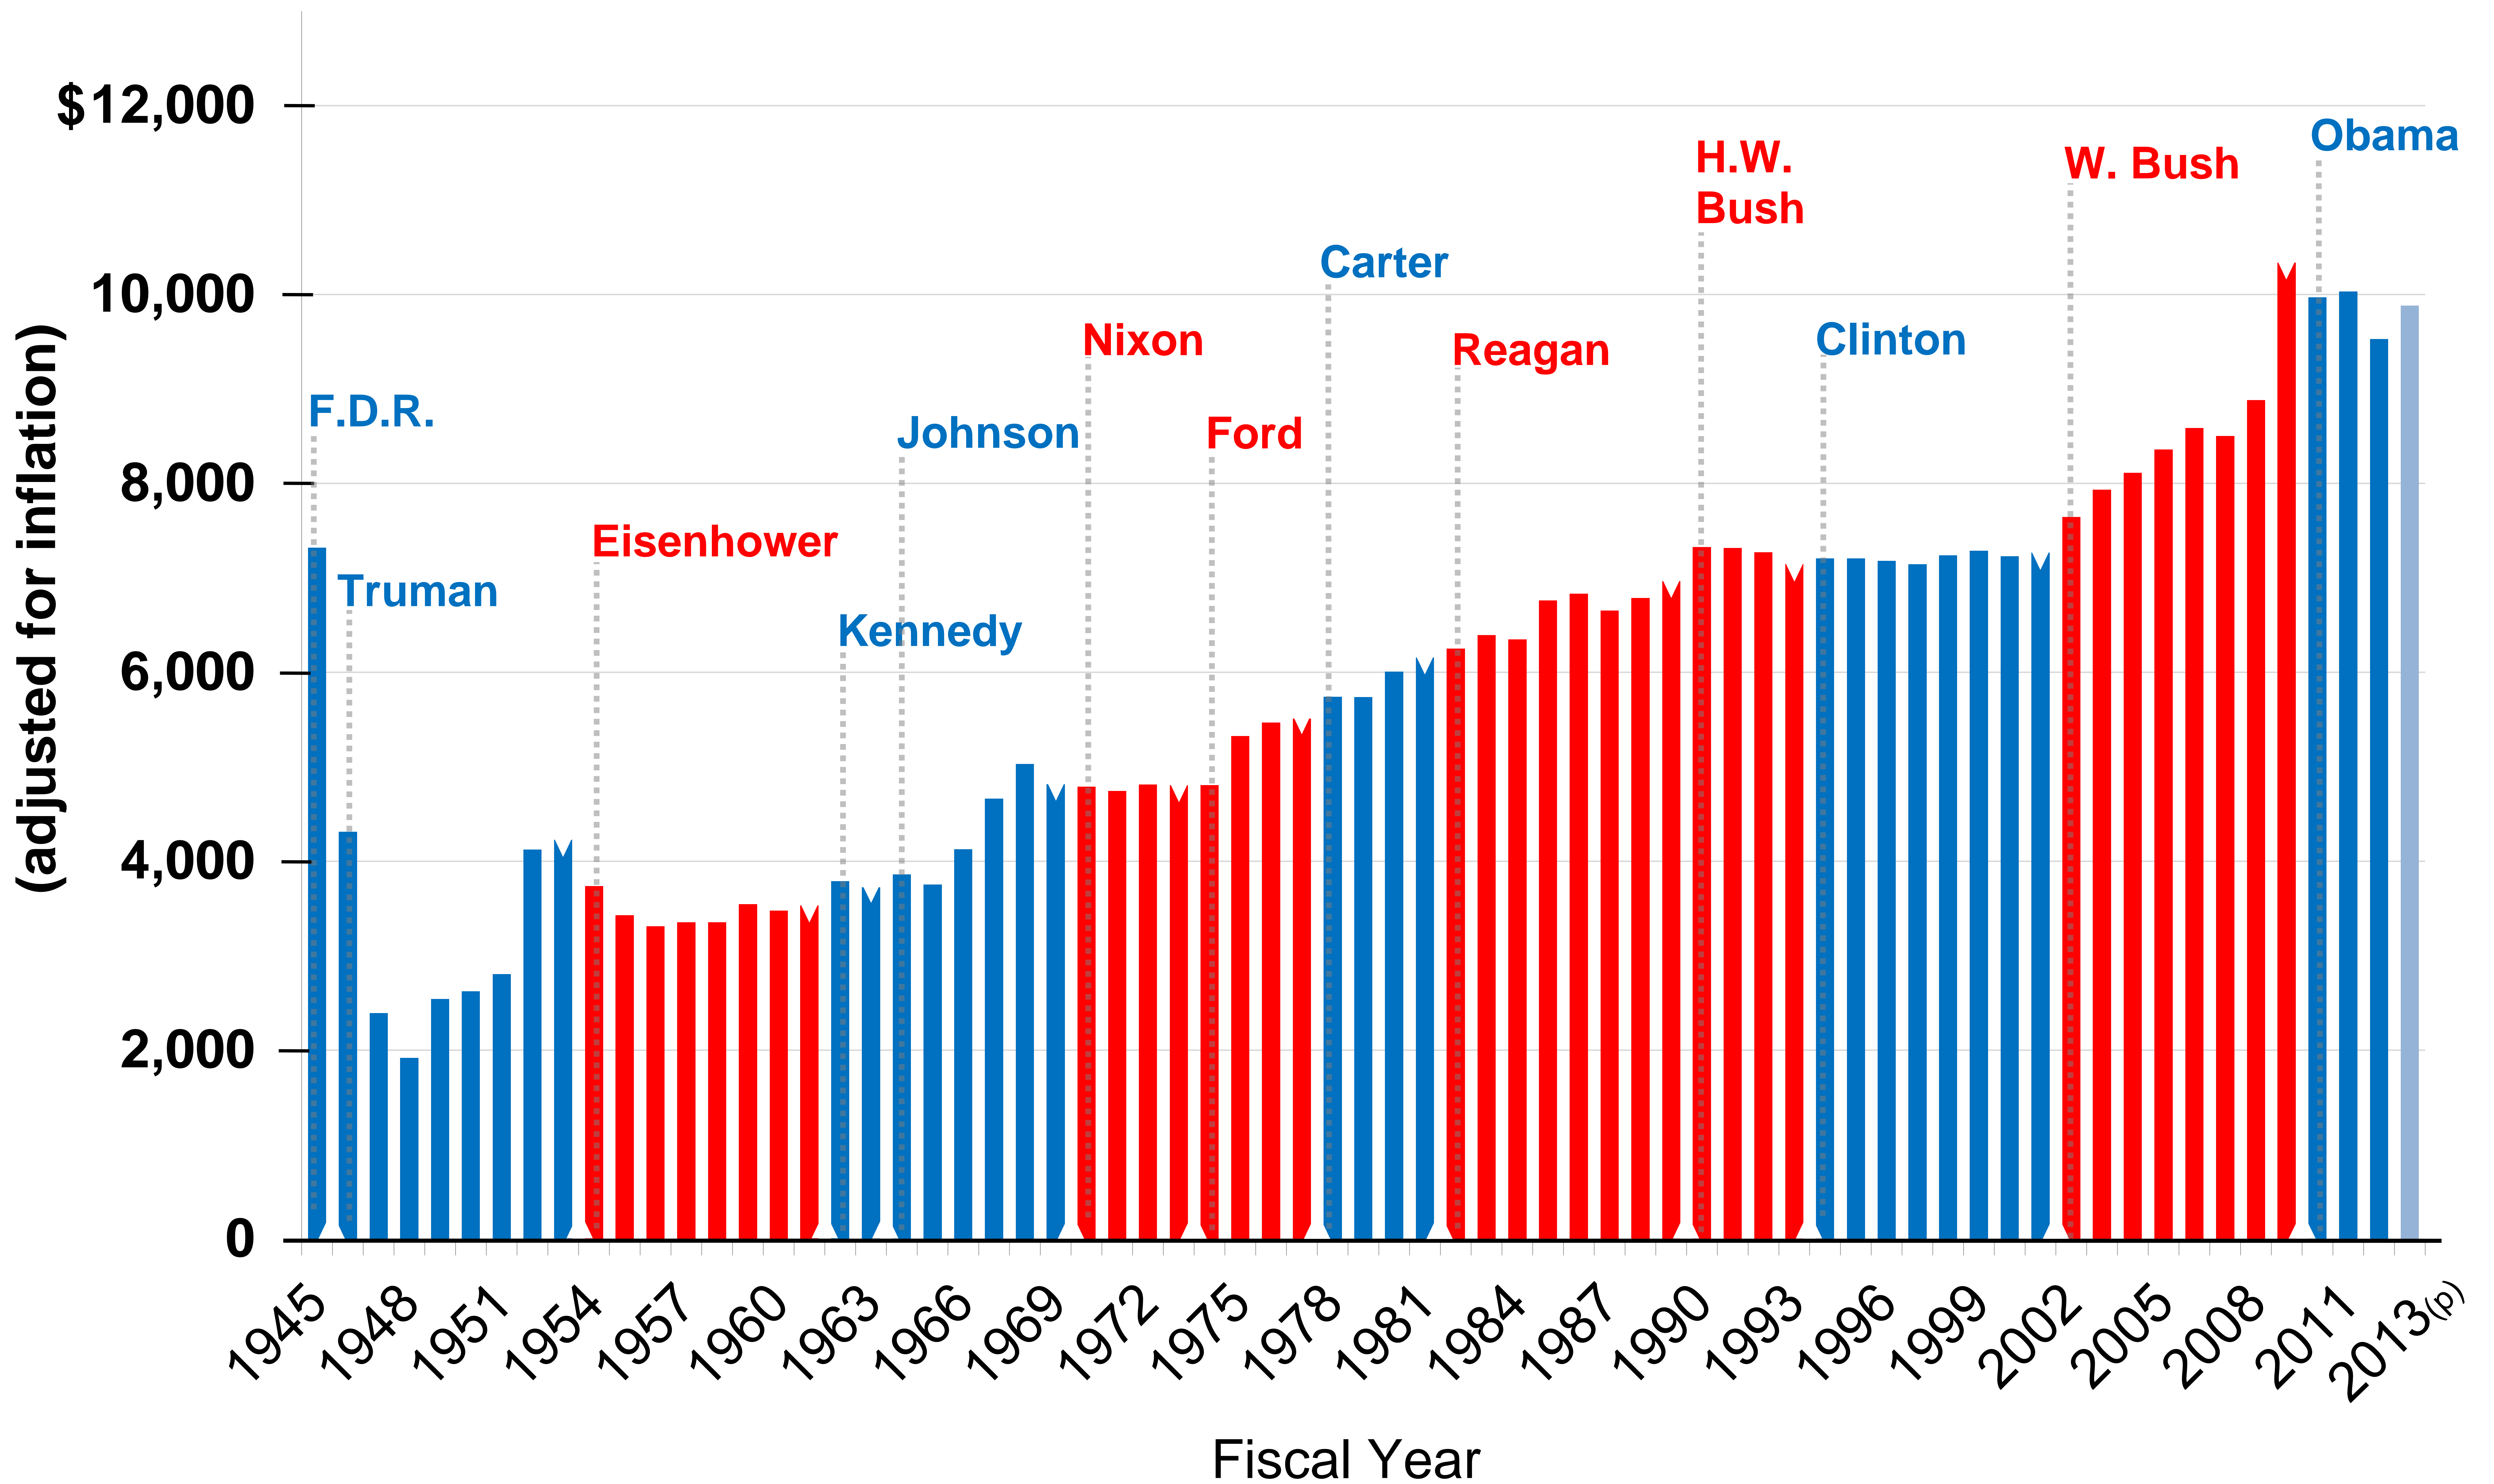

Federal Outlays per Capita, 1945–2013

Source: Office of Management and Budget (OMB), U.S. Census Bureau, Treasury Department.
 Data Note: All figures use real 2005 dollars, as calculated by the OMB.
 Produced by Veronique de Rugy, Mercatus Center at George Mason University.