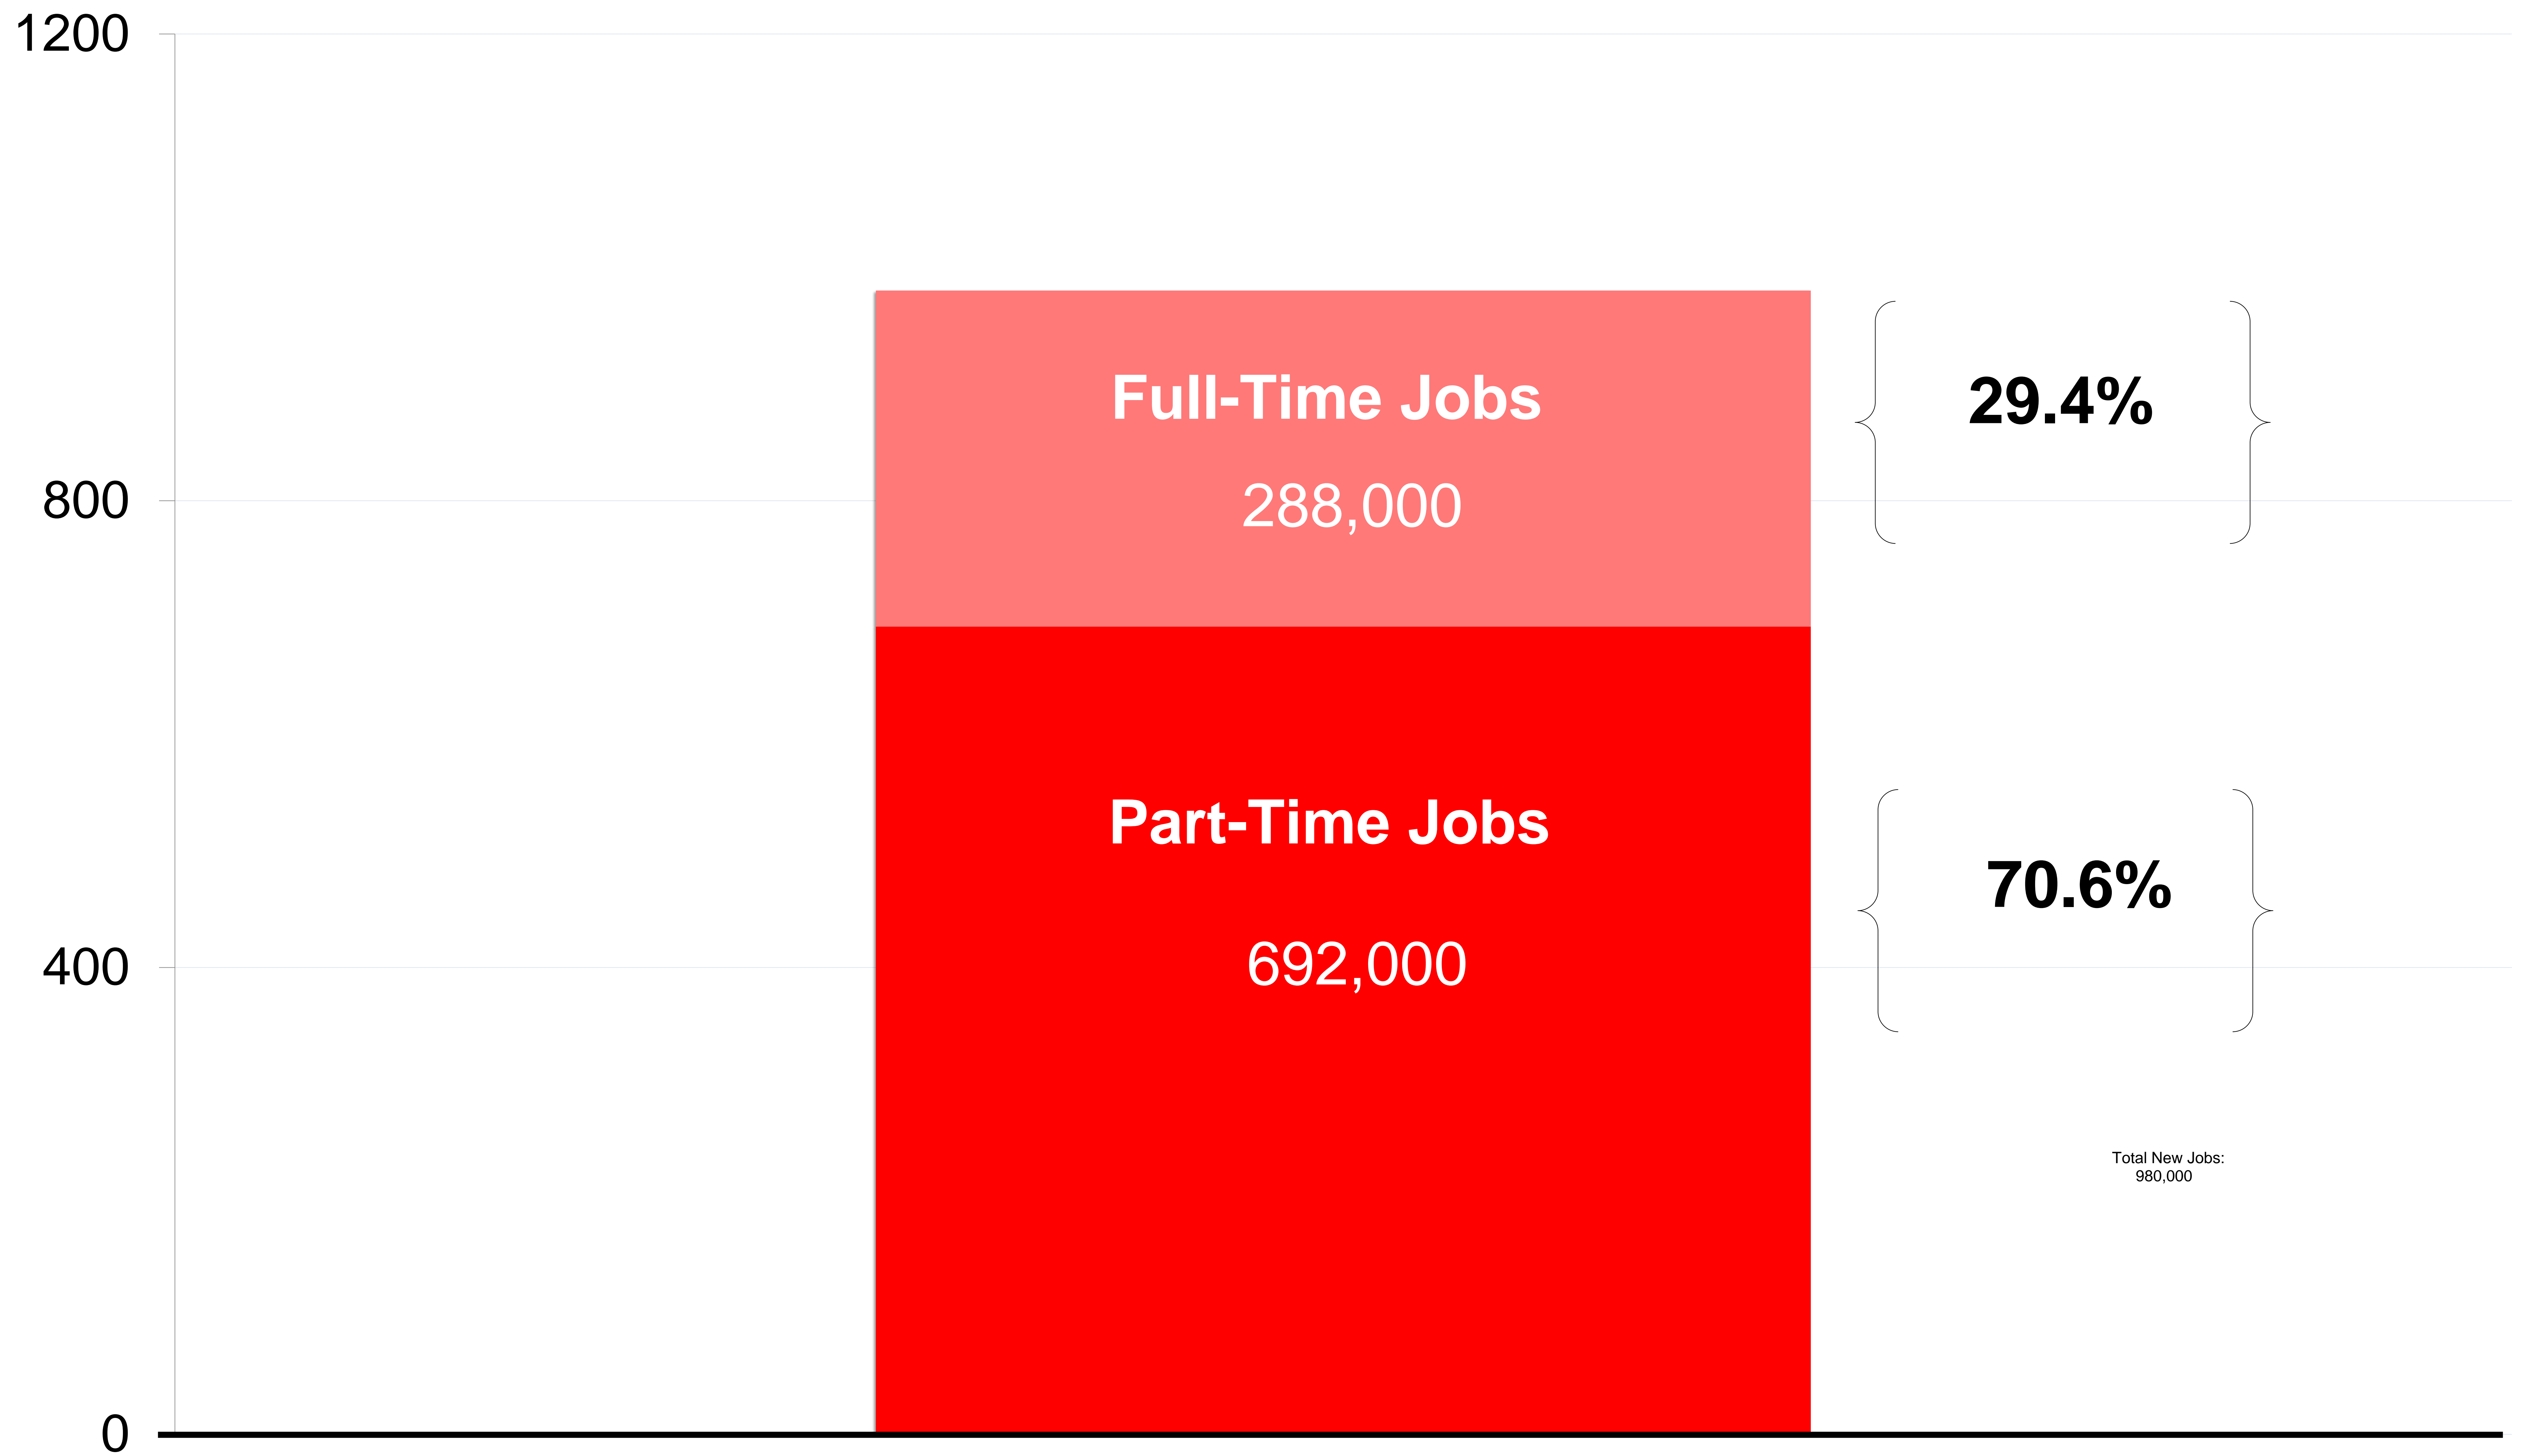

# Share of Nation's New Jobs in 2013 Full-Time vs. Part-Time

Source: Bureau of Labor Statistics, Tables A-1 and A-8.

Data Note: The data measures new jobs since December of 2012.

Produced by Veronique de Rugy and Keith Hall, Mercatus Center at George Mason University.