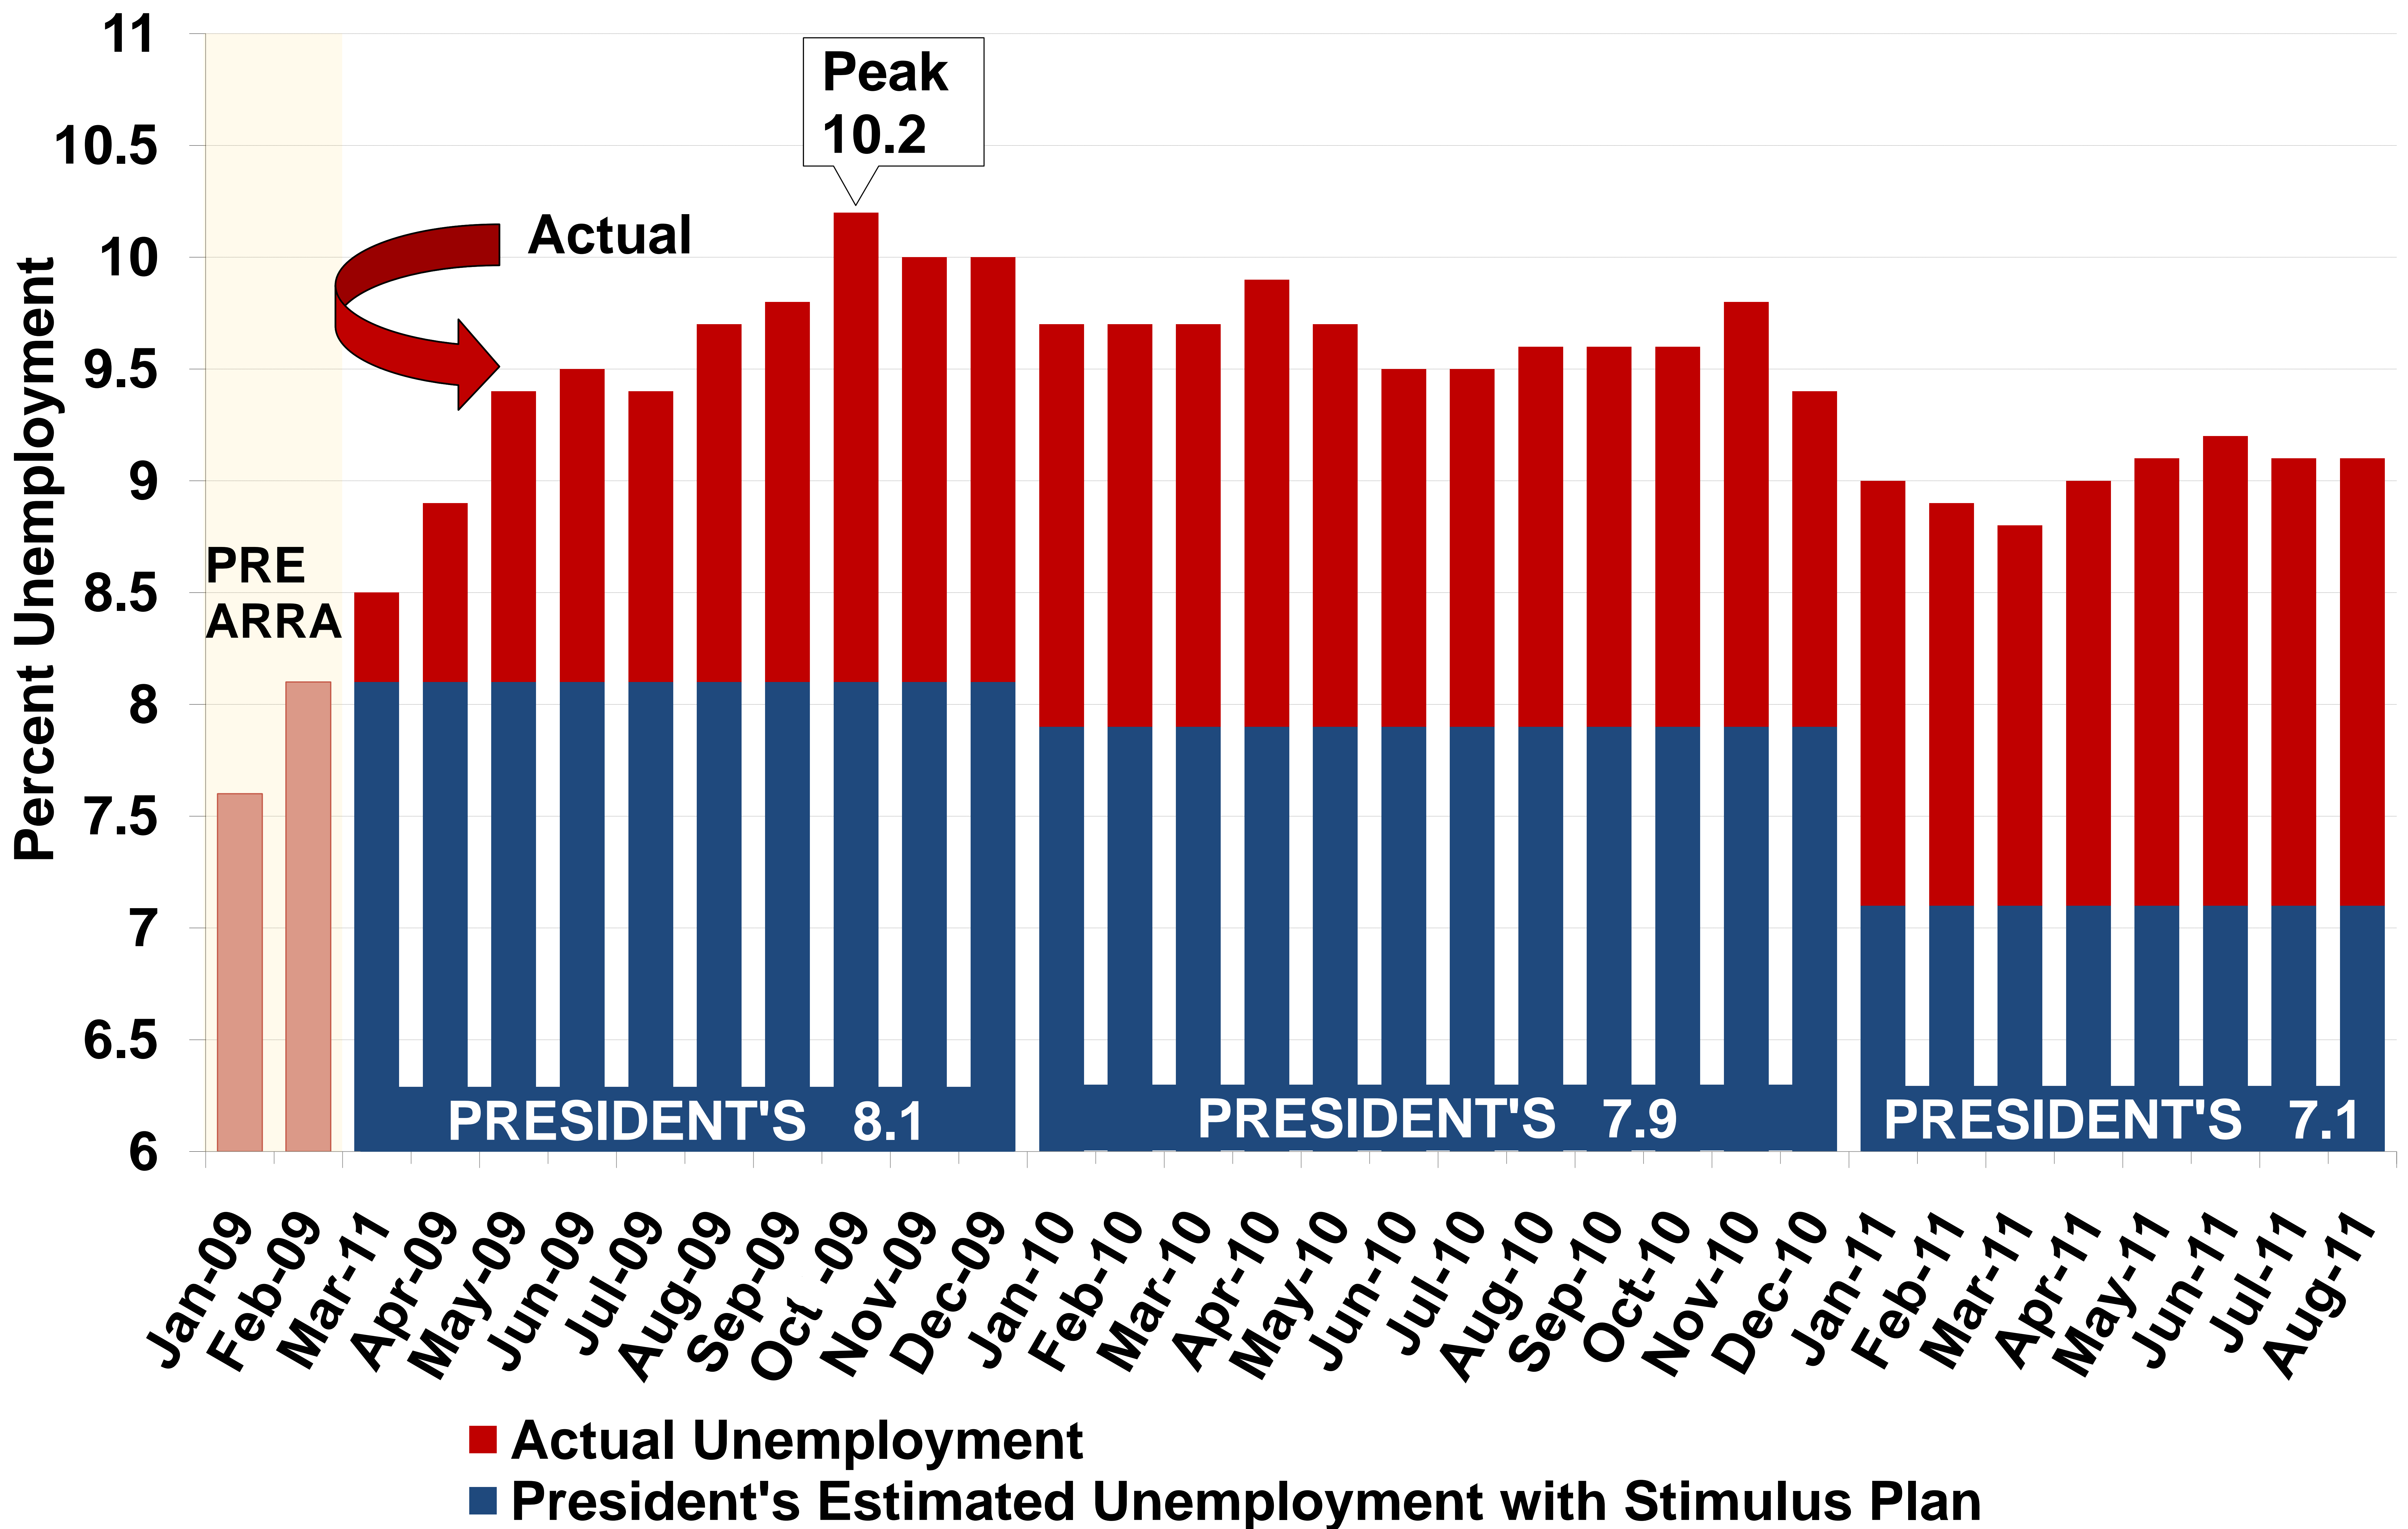

President's Estimates Versus Actual Unemployment After Stimulus

Source: Office of Management and Budget, Bureau of Labor Statistics
 Produced by: Veronique de Rugy, Mercatus Center at George Mason University